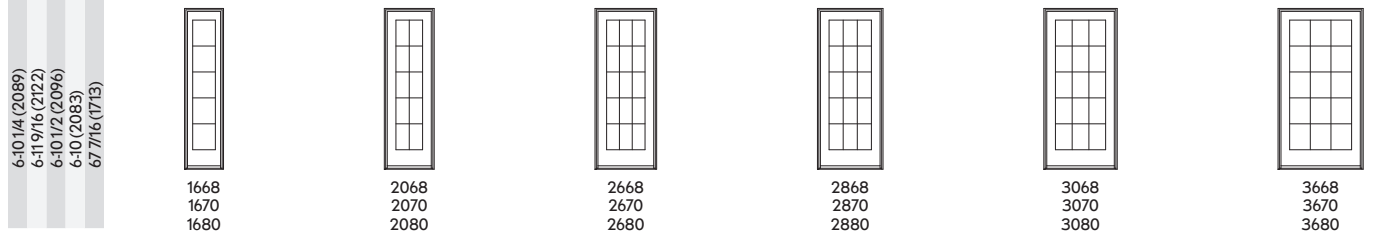

Clad M.O. (mm)	4-1 1/8 (1248)	4-11 1/2 (1511)	5-1 1/8 (1553)	5-5 1/8 (1654)	5-11 1/2 (1816)	6-1 1/8 (1857)	7-1 1/8 (2162)
Wood M.O. (mm)	4-3 3/4 (1314)	5-2 1/8 (1578)	5-3 3/4 (1619)	5-7 3/4 (1721)	6-2 1/8 (1883)	6-3 3/4 (1924)	7-3 3/4 (2229)
R.O. (mm)	4-15/8 (1260)	5-0 (1524)	5-1 5/8 (1565)	5-5 5/8 (1667)	6-0 (1829)	6-15/8 (1870)	7-15/8 (2175)
Frame Size (mm)	4-0 5/8 (1235)	4-11 (1499)	5-0 5/8 (1540)	5-4 5/8 (1641)	5-11 (1803)	6-0 5/8 (1845)	7-0 5/8 (2149)
Glass Size (mm)	14 29/32 (379)	20 3/32 (510)	20 29/32 (531)	22 29/32 (582)	26 3/32 (663)	26 29/32 (683)	32 29/32 (836)