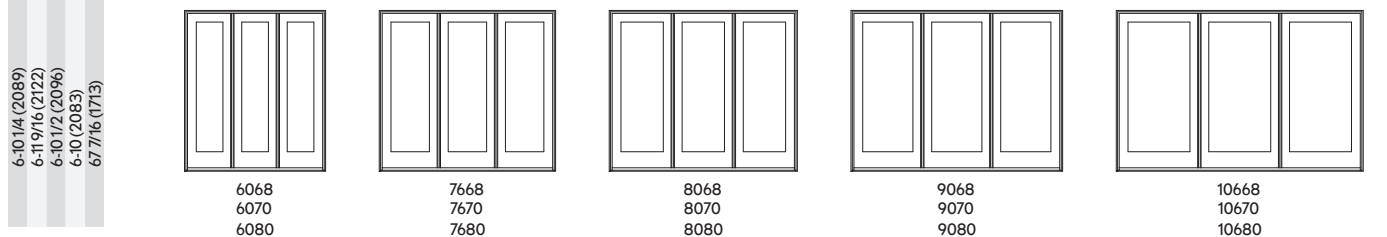

NOTES:

- R=Retro Size
- Lite patterns shown are for standard grilles, SDL and ADL in 6-6, 6-8, and 7-0 heights. The standard pattern for 8-0 heights is a 6 high lite cut.
- All glass is tempered.
- Elevations as viewed from the exterior.
- Please contact your local Marvin® representative for masonry openings that include casings and subsills.

7-0 AND 8-0 HEIGHTS:

	7-0 Height	8-0 Height
Clad M.O. (mm)	7-2 1/4 (2191)	7-11 3/4 (2432)
Wood M.O. (mm)	7-3 9/16 (2224)	8-1 1/16 (2465)
R.O. (mm)	7-2 1/2 (2197)	8-0 (2438)
Frame Size (mm)	7-2 (2184)	7-11 1/2 (2426)
Glass Size (mm)	71 7/16" (1815)	80 15/16" (2056)