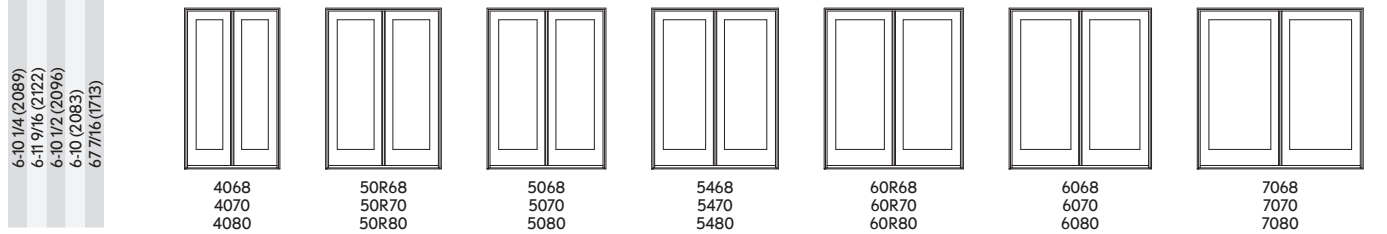

Clad M.O. (mm)	6-0 5/16 (1837)	7-6 5/16 (2294)	8-0 5/16 (2446)	9-0 5/16 (2751)	10-6 5/16 (3208)
Wood M.O. (mm)	6-2 15/16 (1903)	7-8 15/16 (2361)	8-2 15/16 (2513)	9-2 15/16 (2818)	10-8 15/16 (3275)
R.O. (mm)	6-0 13/16 (1849)	7-6 13/16 (2307)	8-0 13/16 (2459)	9-0 13/16 (2764)	10-6 13/16 (3221)
Frame Size (mm)	5-11 13/16 (1824)	7-5 13/16 (2281)	7-11 13/16 (2434)	8-11 13/16 (2738)	10-5 13/16 (3196)
Glass Size (mm)	14 29/32 (379)	20 29/32 (531)	22 29/32 (582)	26 29/32 (683)	32 29/32 (836)