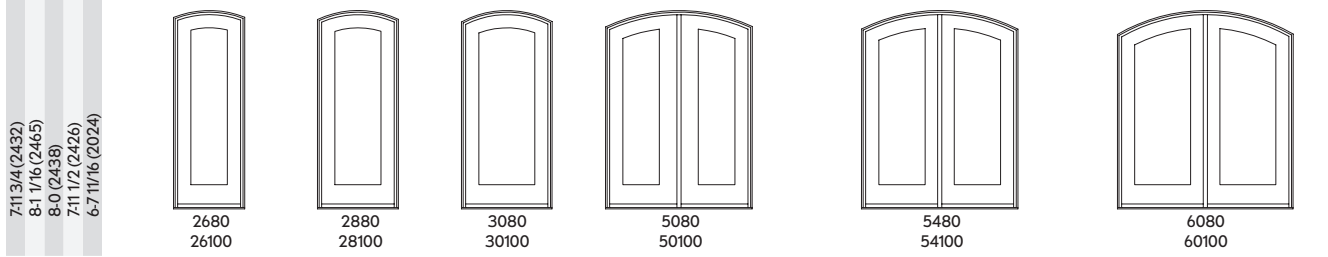

2 1/4" SWINGING FRENCH DOOR

8/0 HEIGHT RECTANGLE INSWING AND OUTSWING (10/0 HEIGHT SEE BELOW)

Clad M.O. (mm)	2-7 15/16 (811)	2-9 15/16 (862)	3-1 15/16 (964)	5-1 1/8 (1533)	5-5 1/8 (1654)	6-1 1/8 (1857)
Wood M.O. (mm)	2-10 9/16 (878)	3-0 9/16 (929)	3-4 9/16 (1030)	5-3 3/4 (1619)	5-7 3/4 (1721)	6-3 3/4 (1924)
R.O. (mm)	2-8 7/16 (824)	2-10 7/16 (875)	3-2 7/16 (976)	5-1 5/8 (1565)	5-5 5/8 (1667)	6-1 5/8 (1870)
Frame Size (mm)	2-7 7/16 (799)	2-9 7/16 (849)	3-1 7/16 (951)	5-0 5/8 (1540)	5-4 5/8 (1641)	6-0 5/8 (1845)
Glass Size (mm)	1-6 13/32 (468)	1-8 13/32 (518)	2-0 13/32 (620)	1-6 13/32 (468)	1-8 13/32 (518)	2-0 13/32 (620)

8/0 HEIGHT ARCHTOP RT2 INSWING AND OUTSWING (10/0 HEIGHT SEE BELOW)

Clad M.O. (mm)	2-7 15/16 (811)	2-9 15/16 (862)	3-1 15/16 (964)	5-1 1/8 (1533)	5-5 1/8 (1654)	6-1 1/8 (1857)
Wood M.O. (mm)	2-10 9/16 (878)	3-0 9/16 (929)	3-4 9/16 (1030)	5-3 3/4 (1619)	5-7 3/4 (1721)	6-3 3/4 (1924)
R.O. (mm)	2-8 7/16 (824)	2-10 7/16 (875)	3-2 7/16 (976)	5-1 5/8 (1565)	5-5 5/8 (1667)	6-1 5/8 (1870)
Frame Size (mm)	2-7 7/16 (799)	2-9 7/16 (849)	3-1 7/16 (951)	5-0 5/8 (1540)	5-4 5/8 (1641)	6-0 5/8 (1845)
Glass Size (mm)	1-6 13/32 (468)	1-8 13/32 (518)	2-0 13/32 (620)	1-6 13/32 (468)	1-8 13/32 (518)	2-0 13/32 (620)

8/0 HEIGHT ARCHTOP RT6 INSWING AND OUTSWING (10/0 HEIGHT SEE BELOW)

Clad M.O. (mm)	2-7 15/16 (811)	2-9 15/16 (862)	3-1 15/16 (964)	5-1 1/8 (1533)	5-5 1/8 (1654)	6-1 1/8 (1857)
Wood M.O. (mm)	2-10 9/16 (878)	3-0 9/16 (929)	3-4 9/16 (1030)	5-3 3/4 (1619)	5-7 3/4 (1721)	6-3 3/4 (1924)
R.O. (mm)	2-8 7/16 (824)	2-10 7/16 (875)	3-2 7/16 (976)	5-1 5/8 (1565)	5-5 5/8 (1667)	6-1 5/8 (1870)
Frame Size (mm)	2-7 7/16 (799)	2-9 7/16 (849)	3-1 7/16 (951)	5-0 5/8 (1540)	5-4 5/8 (1641)	6-0 5/8 (1845)
Glass Size (mm)	1-6 13/32 (468)	1-8 13/32 (518)	2-0 13/32 (620)	1-6 13/32 (468)	1-8 13/32 (518)	2-0 13/32 (620)