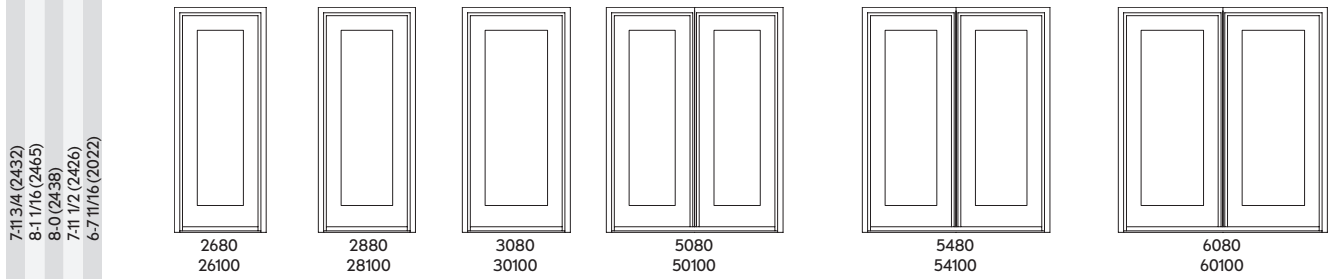

2 1/4" SWINGING FRENCH DOOR

8/0 HEIGHT RECTANGLE INSWING AND OUTSWING (10/0 HEIGHT SEE BELOW)

Clad M.O. (mm)	2-7 15/16 (811)	2-9 15/16 (862)	3-1 15/16 (964)	5-1 1/8 (1533)	5-5 1/8 (1654)	6-1 1/8 (1857)
Wood M.O. (mm)	2-10 9/16 (878)	3-0 9/16 (929)	3-4 9/16 (1030)	5-3 3/4 (1619)	5-7 3/4 (1721)	6-3 3/4 (1924)
R.O. (mm)	2-8 7/16 (824)	2-10 7/16 (875)	3-2 7/16 (976)	5-1 5/8 (1565)	5-5 5/8 (1667)	6-1 5/8 (1870)
Frame Size (mm)	2-7 7/16 (799)	2-9 7/16 (849)	3-1 7/16 (951)	5-0 5/8 (1540)	5-4 5/8 (1641)	6-0 5/8 (1845)
Glass Size (mm)	1-6 13/32 (468)	1-8 13/32 (518)	2-0 13/32 (620)	1-6 13/32 (468)	1-8 13/32 (518)	2-0 13/32 (620)

8/0 HEIGHT ARCHTOP RT2 INSWING AND OUTSWING (10/0 HEIGHT SEE BELOW)

Clad M.O. (mm)	2-7 15/16 (811)	2-9 15/16 (862)	3-1 15/16 (964)	5-1 1/8 (1533)	5-5 1/8 (1654)	6-1 1/8 (1857)
Wood M.O. (mm)	2-10 9/16 (878)	3-0 9/16 (929)	3-4 9/16 (1030)	5-3 3/4 (1619)	5-7 3/4 (1721)	6-3 3/4 (1924)
R.O. (mm)	2-8 7/16 (824)	2-10 7/16 (875)	3-2 7/16 (976)	5-1 5/8 (1565)	5-5 5/8 (1667)	6-1 5/8 (1870)
Frame Size (mm)	2-7 7/16 (799)	2-9 7/16 (849)	3-1 7/16 (951)	5-0 5/8 (1540)	5-4 5/8 (1641)	6-0 5/8 (1845)
Glass Size (mm)	1-6 13/32 (468)	1-8 13/32 (518)	2-0 13/32 (620)	1-6 13/32 (468)	1-8 13/32 (518)	2-0 13/32 (620)

8/0 HEIGHT ARCHTOP RT6 INSWING AND OUTSWING (10/0 HEIGHT SEE BELOW)

Clad M.O. (mm)	2-7 15/16 (811)	2-9 15/16 (862)	3-1 15/16 (964)	5-1 1/8 (1533)	5-5 1/8 (1654)	6-1 1/8 (1857)
Wood M.O. (mm)	2-10 9/16 (878)	3-0 9/16 (929)	3-4 9/16 (1030)	5-3 3/4 (1619)	5-7 3/4 (1721)	6-3 3/4 (1924)
R.O. (mm)	2-8 7/16 (824)	2-10 7/16 (875)	3-2 7/16 (976)	5-1 5/8 (1565)	5-5 5/8 (1667)	6-1 5/8 (1870)
Frame Size (mm)	2-7 7/16 (799)	2-9 7/16 (849)	3-1 7/16 (951)	5-0 5/8 (1540)	5-4 5/8 (1641)	6-0 5/8 (1845)
Glass Size (mm)	1-6 13/32 (468)	1-8 13/32 (518)	2-0 13/32 (620)	1-6 13/32 (468)	1-8 13/32 (518)	2-0 13/32 (620)