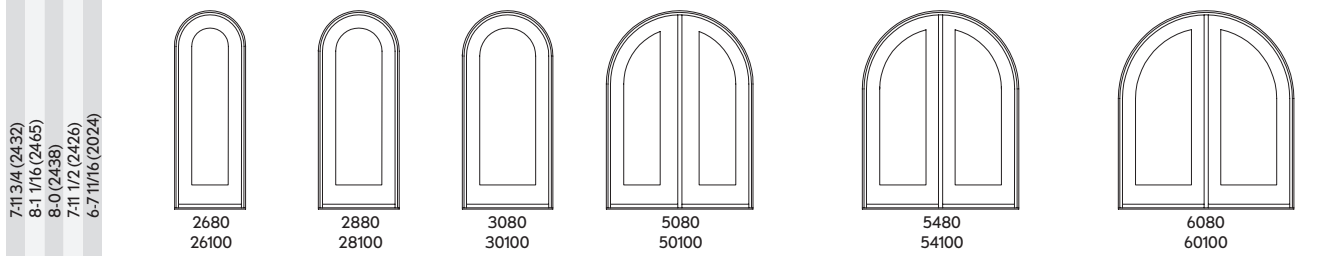

2 1/4" SWINGING FRENCH DOOR

8/0 HEIGHT RECTANGLE INSWING AND OUTSWING (10/0 HEIGHT SEE BELOW)

Clad M.O. (mm)	2-7 15/16 (811)	2-9 15/16 (862)	3-1 15/16 (964)	5-1 1/8 (1533)	5-5 1/8 (1654)	6-1 1/8 (1857)
Wood M.O. (mm)	2-10 9/16 (878)	3-0 9/16 (929)	3-4 9/16 (1030)	5-3 3/4 (1619)	5-7 3/4 (1721)	6-3 3/4 (1924)
R.O. (mm)	2-8 7/16 (824)	2-10 7/16 (875)	3-2 7/16 (976)	5-1 5/8 (1565)	5-5 5/8 (1667)	6-1 5/8 (1870)
Frame Size (mm)	2-7 7/16 (799)	2-9 7/16 (849)	3-1 7/16 (951)	5-0 5/8 (1540)	5-4 5/8 (1641)	6-0 5/8 (1845)
Glass Size (mm)	1-6 13/32 (468)	1-8 13/32 (518)	2-0 13/32 (620)	1-6 13/32 (468)	1-8 13/32 (518)	2-0 13/32 (620)

8/0 HEIGHT ARCHTOP RT2 INSWING AND OUTSWING (10/0 HEIGHT SEE BELOW)

Clad M.O. (mm)	2-7 15/16 (811)	2-9 15/16 (862)	3-1 15/16 (964)	5-1 1/8 (1533)	5-5 1/8 (1654)	6-1 1/8 (1857)
Wood M.O. (mm)	2-10 9/16 (878)	3-0 9/16 (929)	3-4 9/16 (1030)	5-3 3/4 (1619)	5-7 3/4 (1721)	6-3 3/4 (1924)
R.O. (mm)	2-8 7/16 (824)	2-10 7/16 (875)	3-2 7/16 (976)	5-1 5/8 (1565)	5-5 5/8 (1667)	6-1 5/8 (1870)
Frame Size (mm)	2-7 7/16 (799)	2-9 7/16 (849)	3-1 7/16 (951)	5-0 5/8 (1540)	5-4 5/8 (1641)	6-0 5/8 (1845)
Glass Size (mm)	1-6 13/32 (468)	1-8 13/32 (518)	2-0 13/32 (620)	1-6 13/32 (468)	1-8 13/32 (518)	2-0 13/32 (620)

8/0 HEIGHT ARCHTOP RT6 INSWING AND OUTSWING (10/0 HEIGHT SEE BELOW)

Clad M.O. (mm)	2-7 15/16 (811)	2-9 15/16 (862)	3-1 15/16 (964)	5-1 1/8 (1533)	5-5 1/8 (1654)	6-1 1/8 (1857)
Wood M.O. (mm)	2-10 9/16 (878)	3-0 9/16 (929)	3-4 9/16 (1030)	5-3 3/4 (1619)	5-7 3/4 (1721)	6-3 3/4 (1924)
R.O. (mm)	2-8 7/16 (824)	2-10 7/16 (875)	3-2 7/16 (976)	5-1 5/8 (1565)	5-5 5/8 (1667)	6-1 5/8 (1870)
Frame Size (mm)	2-7 7/16 (799)	2-9 7/16 (849)	3-1 7/16 (951)	5-0 5/8 (1540)	5-4 5/8 (1641)	6-0 5/8 (1845)
Glass Size (mm)	1-6 13/32 (468)	1-8 13/32 (518)	2-0 13/32 (620)	1-6 13/32 (468)	1-8 13/32 (518)	2-0 13/32 (620)