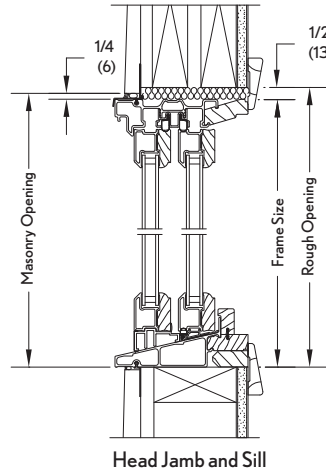

1 Wide XO and 2 Wide XO-OX Operator Units

MO (mm)	3-0 (914)	4-0 (1219)	5-0 (1524)	6-0 (1829)	5-11/2 (1816)	7-11/2 (2426)
RO (mm)	3-0 1/2 (927)	4-0 1/2 (1232)	5-0 1/2 (1537)	6-0 1/2 (1842)	6-0 (1829)	8-0 (2438)
Frame Size (mm)	2-11/2 (902)	3-11/2 (1207)	4-11/2 (1511)	5-11/2 (1816)	5-11 (1803)	7-11 (2413)
DLO (mm)	1-11/16 (348)	1-7/16 (500)	2-11/16 (652)	2-7/16 (805)	1-11/16 (348)	1-7/16 (500)

2-0 (610) 2-0 1/4 (616) 1-11/32 (603) 1-5/32 (449)						
3-0 (914) 3-0 1/4 (921) 2-11/32 (908) 2-5/32 (754)						
3-6 (1067) 3-6 1/4 (1073) 3-5 3/4 (1060) 2-11/32 (906)						
4-0 (1219) 4-0 1/4 (1226) 3-11/32 (1213) 3-5 3/4 (1059)						
5-0 (1524) 5-0 1/4 (1530) 4-11/32 (1518) 4-5 3/4 (1364)						

Construction Details

Details and Elevations not to scale.

Special sized units available within product size matrix. See your Integrity® retailer.

E = These windows meet National Egress Codes for fire evacuation. Local codes may differ.

When ordering 6⁹/₁₆" (167 mm) or 6¹³/₁₆" (173 mm) jambs, add 1/4" (6 mm) to width and 1/8" (3 mm) to height for Rough Opening, Frame Size and Masonry Opening.

Mullion Detail

**Vertical Mullion
XO-OX Operator Unit**