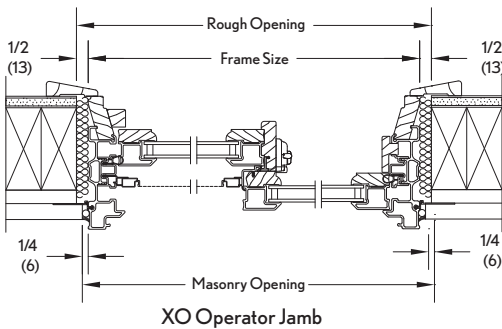

1 Wide XO and 2 Wide XO-OX Operator Units

MO (mm)	3-0 (914)	4-0 (1219)	5-0 (1524)	6-0 (1829)	5-11/2 (1816)	7-11/2 (2426)
RO (mm)	3-0 1/2 (927)	4-0 1/2 (1232)	5-0 1/2 (1537)	6-0 1/2 (1842)	6-0 (1829)	8-0 (2438)
Frame Size (mm)	2-11/2 (902)	3-11/2 (1207)	4-11/2 (1511)	5-11/2 (1816)	5-11 (1803)	7-11 (2413)
DLO (mm)	1-11/16 (348)	1-7/16 (500)	2-11/16 (652)	2-7/16 (805)	1-11/16 (348)	1-7/16 (500)

2-0 (610) 2-0 1/4 (616) 1-11/32 (603) 1-5/32 (449)						
3-0 (914) 3-0 1/4 (921) 2-11/32 (908) 2-5/32 (754)						
3-6 (1067) 3-6 1/4 (1073) 3-5 3/4 (1060) 2-11/32 (906)						
4-0 (1219) 4-0 1/4 (1226) 3-11/32 (1213) 3-5 3/4 (1059)						
5-0 (1524) 5-0 1/4 (1530) 4-11/32 (1518) 4-5 3/4 (1364)						

Construction Details

Details and Elevations not to scale.

Special sized units available within product size matrix. See your Integrity® retailer.

E = These windows meet National Egress Codes for fire evacuation. Local codes may differ.

When ordering 6⁹/₁₆" (167 mm) or 6¹³/₁₆" (173 mm) jambs, add 1/4" (6 mm) to width and 1/8" (3 mm) to height for Rough Opening, Frame Size and Masonry Opening.

Mullion Detail

**Vertical Mullion
XO-OX Operator Unit**